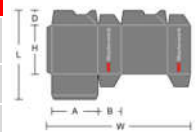

## Carton types:

Straightline folding cartons	W	L (max.)
MK Diana Easy 85	*75 – 850 mm	600 mm
MK Diana Easy 115	*75 – 1150 mm	600 mm

\* 45 mm with miniature carton attachment

Lockbottom cartons	W	L	D	H (min.)	A (min.)	B (min.)
MK Diana Easy 85	*190 - 850mm	800 mm	30 – 200 mm	50 mm	40 mm	30 mm
MK Diana Easy 115	*190 - 1150 mm	800 mm	30 – 200 mm	50 mm	40 mm	40 mm

\* 146 mm with miniature carton attachment for lock bottom cartons

4-corner collapsible boxes	W	L	A	H
MK Diana Easy 85	120 – 850 mm	110 – *680 mm	80 – 556 mm	20 – *100 mm
MK Diana Easy 115	120 – 880 mm	110 - *680 mm	80 – 600 mm	20 – *100 mm