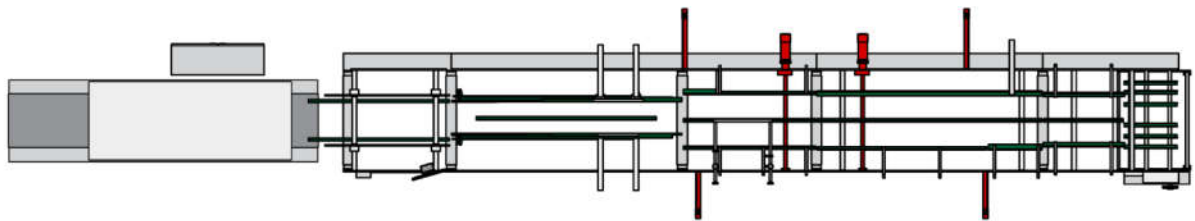

Compression and delivery section   Transfer station   Folding station   Combifoldmodule   Prefolder   Blank alignment module   Feeder

Machine versions:				
MK Diana Easy 85	●	●	○	○
MK Diana Easy 115	●	●	○	○

● = Standard   ○ = Option

Basic data:	MK Diana Easy 85	MK Diana Easy 115
Length, basic machine:	15,3 m	15,3 m
Width, basic machine:	1,5 m	1,8 m
Power consumption:	30 kVA	30 kVA
Machine speed:	300 (350) m/min	300 (350) m/min

Material	Folding boxboard (g/m²)	Corrugated board
Folding cartons	200 – 600	N-, F-, E-flute
Lockbottom cartons	200 – 600	N-, F-, E-flute
Collapsible boxes	200 – 600	N-, F-, E-flute
Double-wall cartons	200 – 600	N-, F-, E-flute