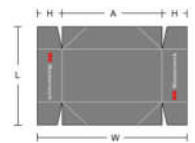

## Carton types:

Straightline folding cartons	W	L (max.)
MK Diana Easy 85	*75 – 850 mm	600 mm
MK Diana Easy 115	*75 – 1150 mm	600 mm

\* 45 mm with miniature carton attachment

Lockbottom cartons	W	L	D	H (min.)	A (min.)	B (min.)
MK Diana Easy 85	*190 - 850mm	800 mm	30 – 200 mm	50 mm	40 mm	30 mm
MK Diana Easy 115	*190 - 1150 mm	800 mm	30 – 200 mm	50 mm	40 mm	40 mm

\* 146 mm with miniature carton attachment for lock bottom cartons

4-corner collapsible boxes	W	L	A	H
MK Diana Easy 85	120 – 850 mm	110 – *680 mm	80 – 556 mm	20 – *100 mm
MK Diana Easy 115	120 – 880 mm	110 - *680 mm	80 – 600 mm	20 – *100 mm

\* optional 140 mm with 2-way hook

6-corner collapsible boxes	W	L	A	H
MK Diana Easy 85	250 – 850 mm	130 – 630 mm	80 – 305 mm	30 – *100 mm
MK Diana Easy 115	250 – 850 mm	130 – 630 mm	80 – 305 mm	30 – *100 mm
MK Diana Easy 115*2	250 – 1150 mm	130 - 630 mm	80 – 475 mm	30 – *100 mm

\* optional 115 mm with 2-way hook

\*2 only with cross adjustment in the compression and delivery section

Double-wall cartons	F	L	Z (min.)	W (max.)	E (min.)
MK Diana Easy 85	90 – 556 mm	120 – 600 mm	120 mm	850	30
MK Diana Easy 115	90 – 600 mm	120 – 600 mm	120 mm	1150	30