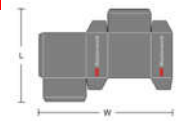

MK Masterwork

Carton types:

Straightline folding cartons	W	L (max.)
MK Diana Easy 85	*75 – 850 mm	600 mm
MK Diana Easy 115	*75 – 1150 mm	600 mm

* 45 mm with miniature carton attachment

Lockbottom cartons	W	L	D	H (min.)	A (min.)	B (min.)
MK Diana Easy 85	*190 - 850mm	800 mm	30 – 200 mm	50 mm	40 mm	30 mm
MK Diana Easy 115	*190 - 1150 mm	800 mm	30 – 200 mm	50 mm	40 mm	40 mm

* 146 mm with miniature carton attachment for lock bottom cartons