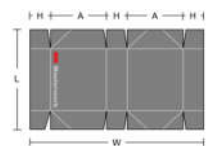

## Carton types:

Straightline folding cartons	W	L (max.)
MK Diana Easy 85	*75 – 850 mm	600 mm
MK Diana Easy 115	*75 – 1150 mm	600 mm

\* 45 mm with miniature carton attachment

Lockbottom cartons	W	L	D	H (min.)	A (min.)	B (min.)
MK Diana Easy 85	*190 - 850mm	800 mm	30 – 200 mm	50 mm	40 mm	30 mm
MK Diana Easy 115	*190 - 1150 mm	800 mm	30 – 200 mm	50 mm	40 mm	40 mm

\* 146 mm with miniature carton attachment for lock bottom cartons

4-corner collapsible boxes	W	L	A	H
MK Diana Easy 85	120 – 850 mm	110 – *680 mm	80 – 556 mm	20 – *100 mm
MK Diana Easy 115	120 – 880 mm	110 - *680 mm	80 – 600 mm	20 – *100 mm

\* optional 140 mm with 2-way hook

6-corner collapsible boxes	W	L	A	H
MK Diana Easy 85	250 – 850 mm	130 – 630 mm	80 – 305 mm	30 – *100 mm
MK Diana Easy 115	250 – 850 mm	130 – 630 mm	80 – 305 mm	30 – *100 mm
MK Diana Easy 115*2	250 – 1150 mm	130 - 630 mm	80 – 475 mm	30 – *100 mm

\* optional 115 mm with 2-way hook

\*2 only with cross adjustment in the compression and delivery section

Double-wall cartons	F	L	Z (min.)	W (max.)	E (min.)
MK Diana Easy 85	90 – 556 mm	120 – 600 mm	120 mm	850	30
MK Diana Easy 115	90 – 600 mm	120 – 600 mm	120 mm	1150	30