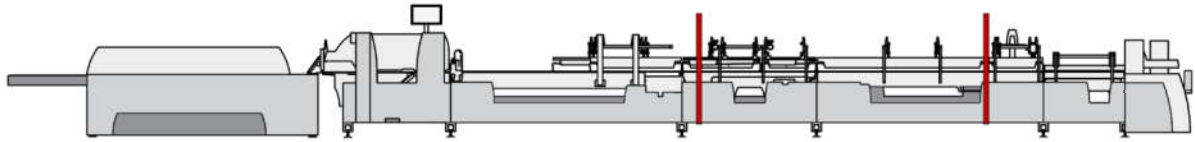

### Technical specifications

Compression and delivery section   Transfer station   Folding station   Combifoldmodule   Prefolder   Blank alignment module   Feeder

Machine versions:				
MK Diana Easy 85	●	●	○	○
MK Diana Easy 115	●	●	○	○

● = Standard   ○ = Option

Basic data:	MK Diana Easy 85	MK Diana Easy 115
Length, basic machine:	15,3 m	15,3 m
Width, basic machine:	1,5 m	1,8 m
Power consumption:	30 kVA	30 kVA
Machine speed:	300 (350) m/min	300 (350) m/min