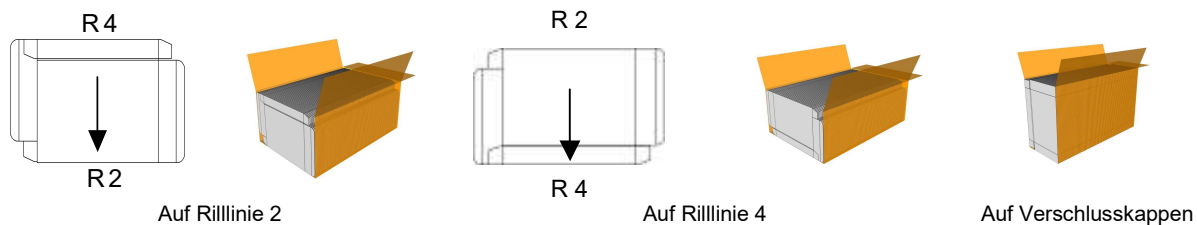

MK Masterwork

MK Diana Smartpacker

Carton formats:

Length	80 - 535 mm
Width	80 - 400 mm (less than 100 mm wide, an attachment for small cartons with high restoring forces is recommendable, 80 mm is the min. width when packing on closure flaps)
Carton material	200 - 600 g/m ² folding-box board or 0.3 mm as minimum material thickness in the area of the counting head.

Shipping case formats:

Length	300 – 700 mm
Width	180 – 550 mm
Height	55 – 400 mm

Packing pattern:

Technical machine data:

Length	5,37 m
Width	2,12 m (bei Abpacken auf R4 2,93 m)
Height	2,15 m
Weight (net)	ca. 3.000 kg